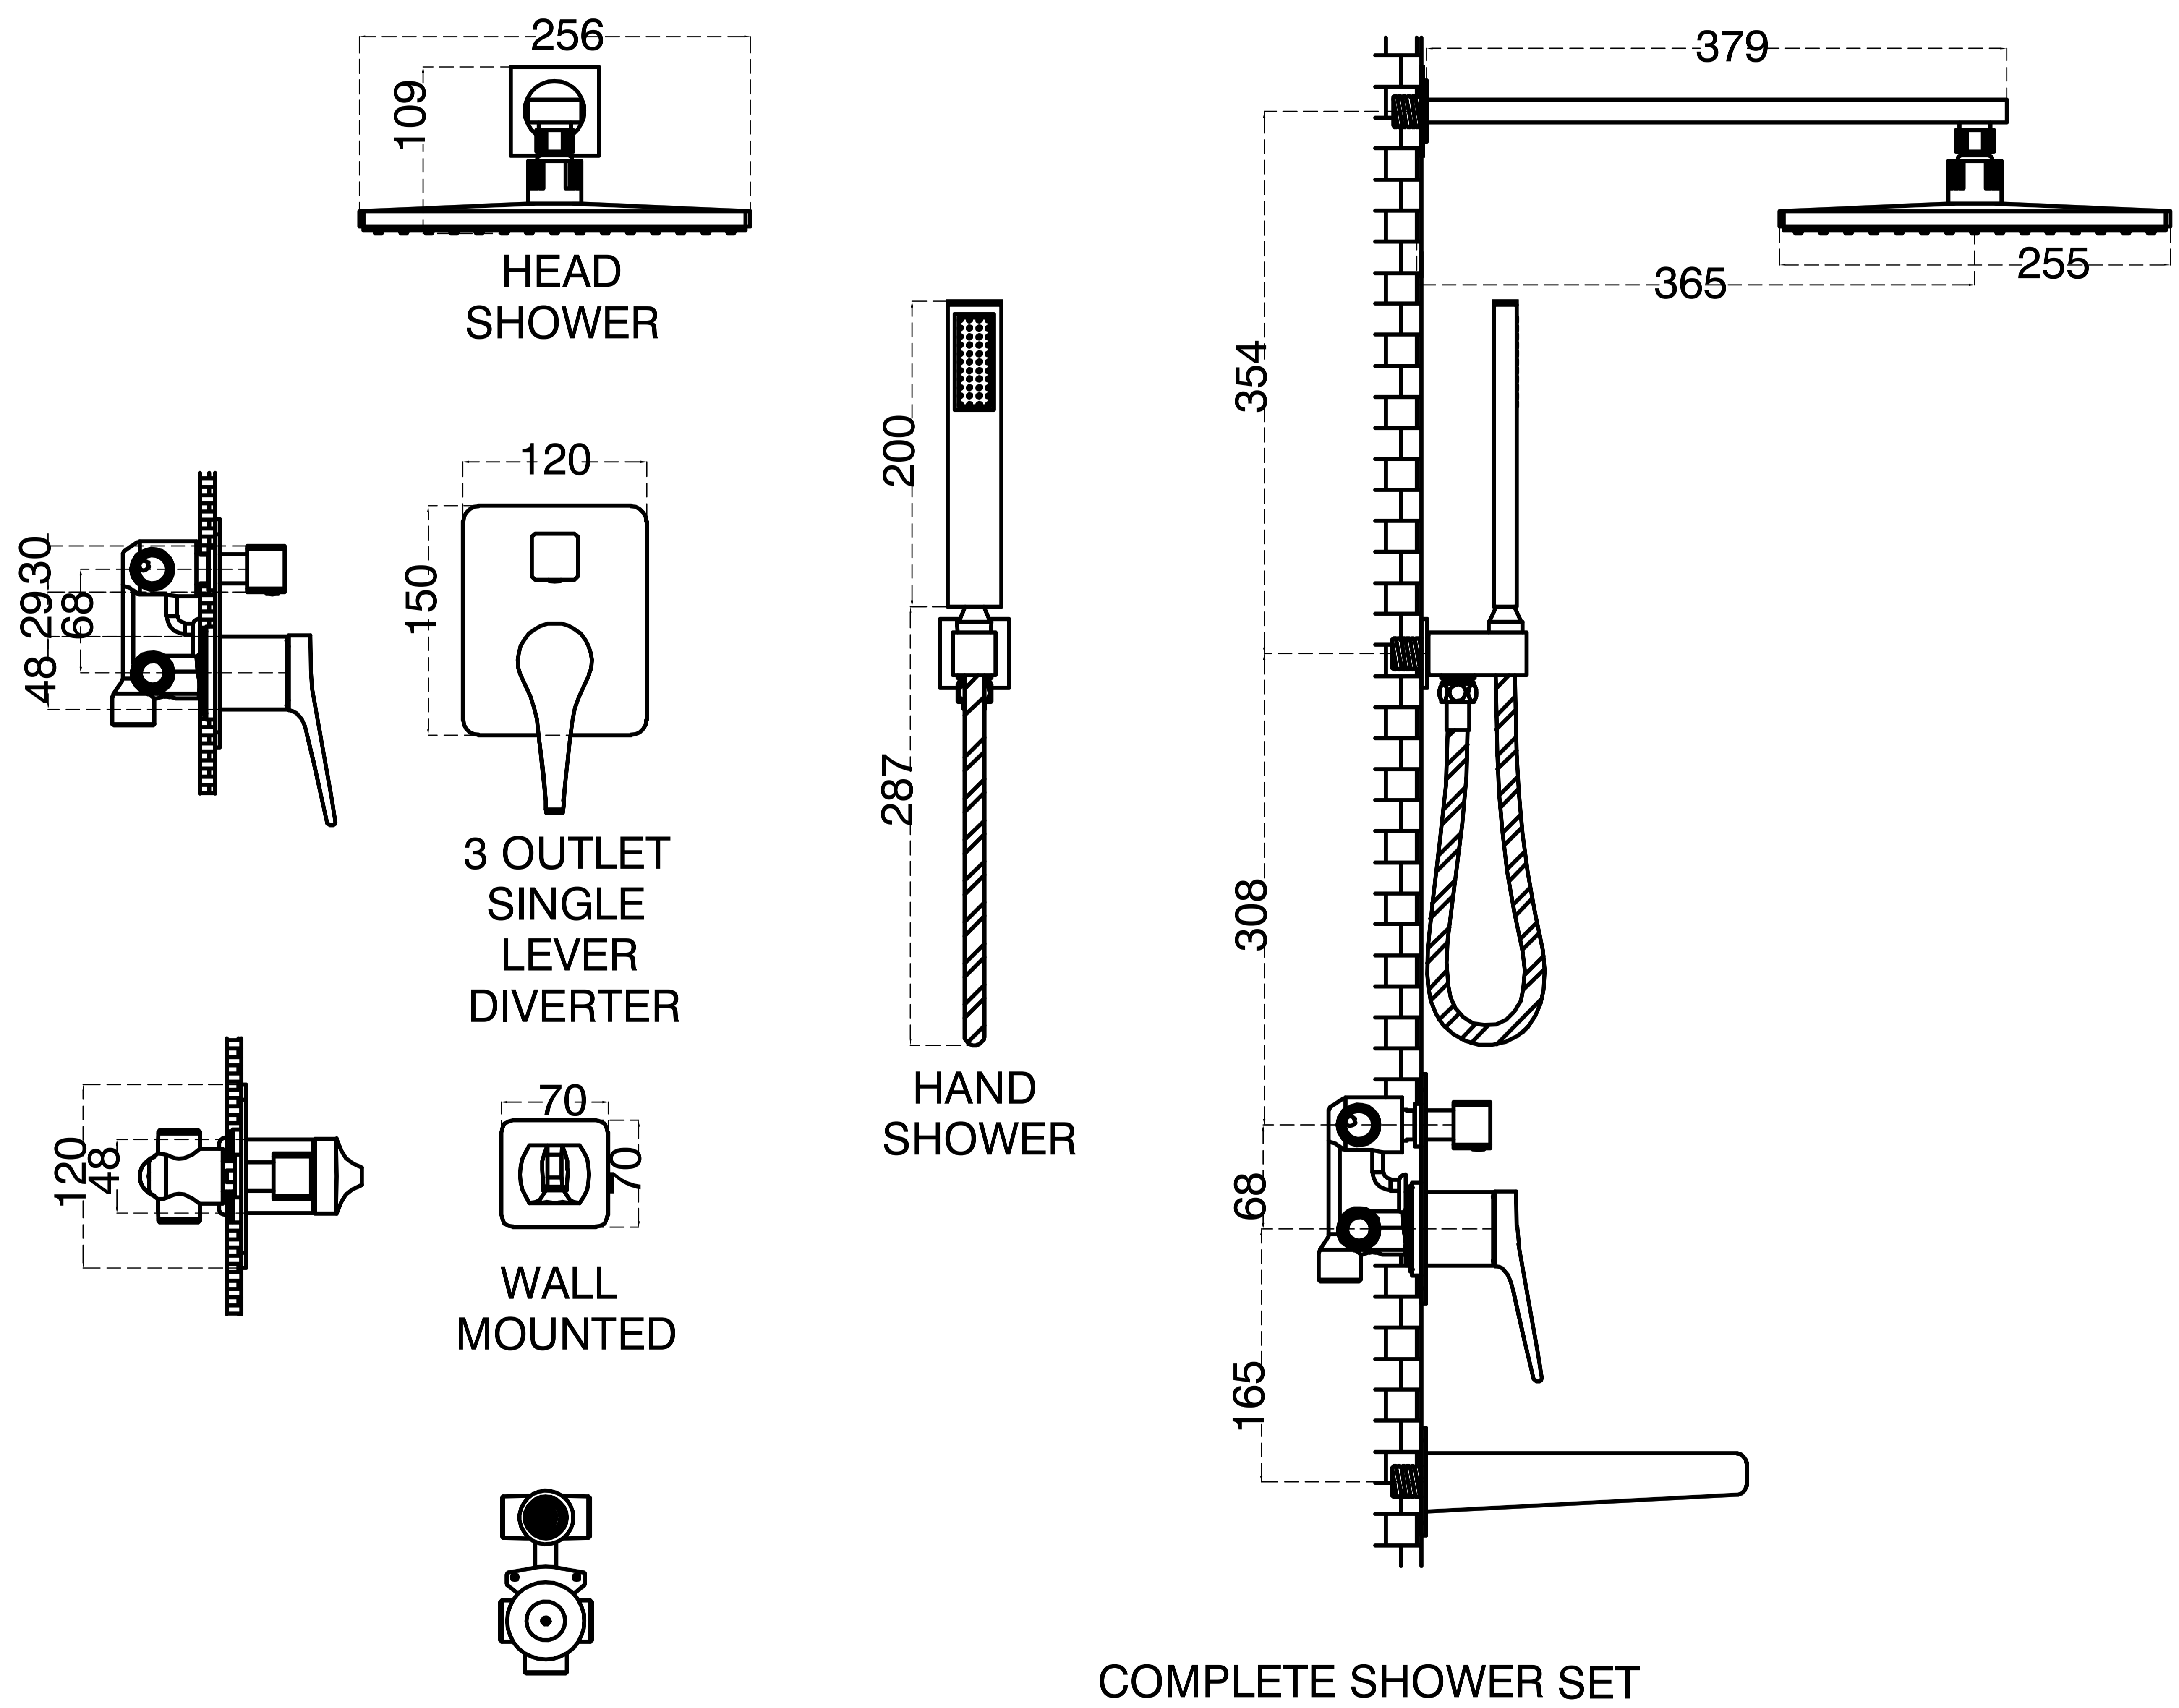

# Basic Complete Shower Set

Product Code : 2050

## Technical Drawing

All dimension are in mm